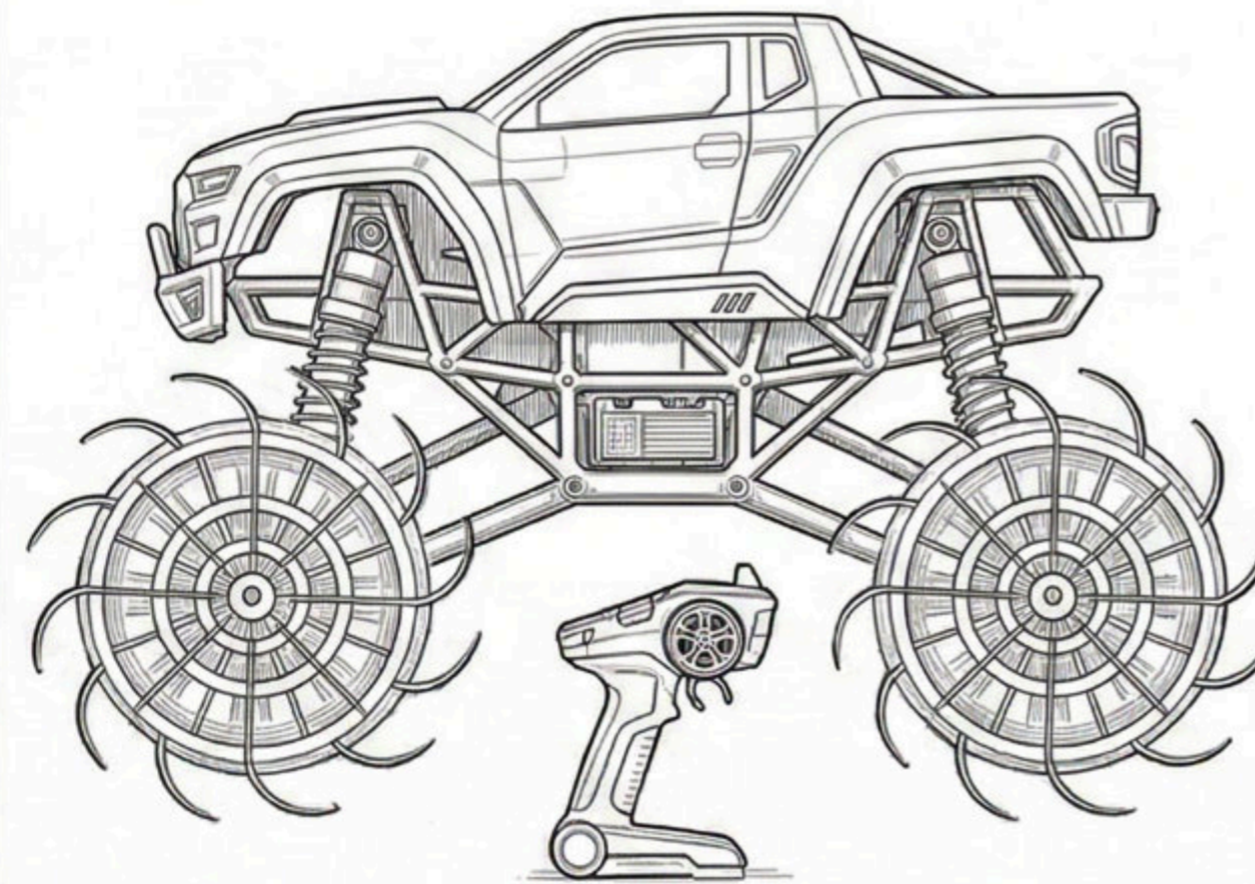

Javier Dorquez
Senior Designer

ORCHESTRA 2GO

MULTI-MUSICAL INSTRUMENT CARRYING CASE ORIGINAL CONCEPT AND IDEA OF DESIGNER

3+
YEARS

- XYLOPHONE
- CYMBAL,
- DRUM
- GUIRO

- BUILT-IN
CARRYING CASE
- SPACE SAVER
- TAKE IT ANYWHERE
- EASY TO PLAY

PROMOTES
CHILD'S
DEVELOPMENT

3+
YEARS

EXPANDABLE
HARMONICA
FLUTE

4

FOLDING
GUITAR
TAMBOURINE

VIRTUAL ENERGY SHIELD

THE CONCEPT

ROTATING LIGHTING SHIELD AA BATTERY POWERED