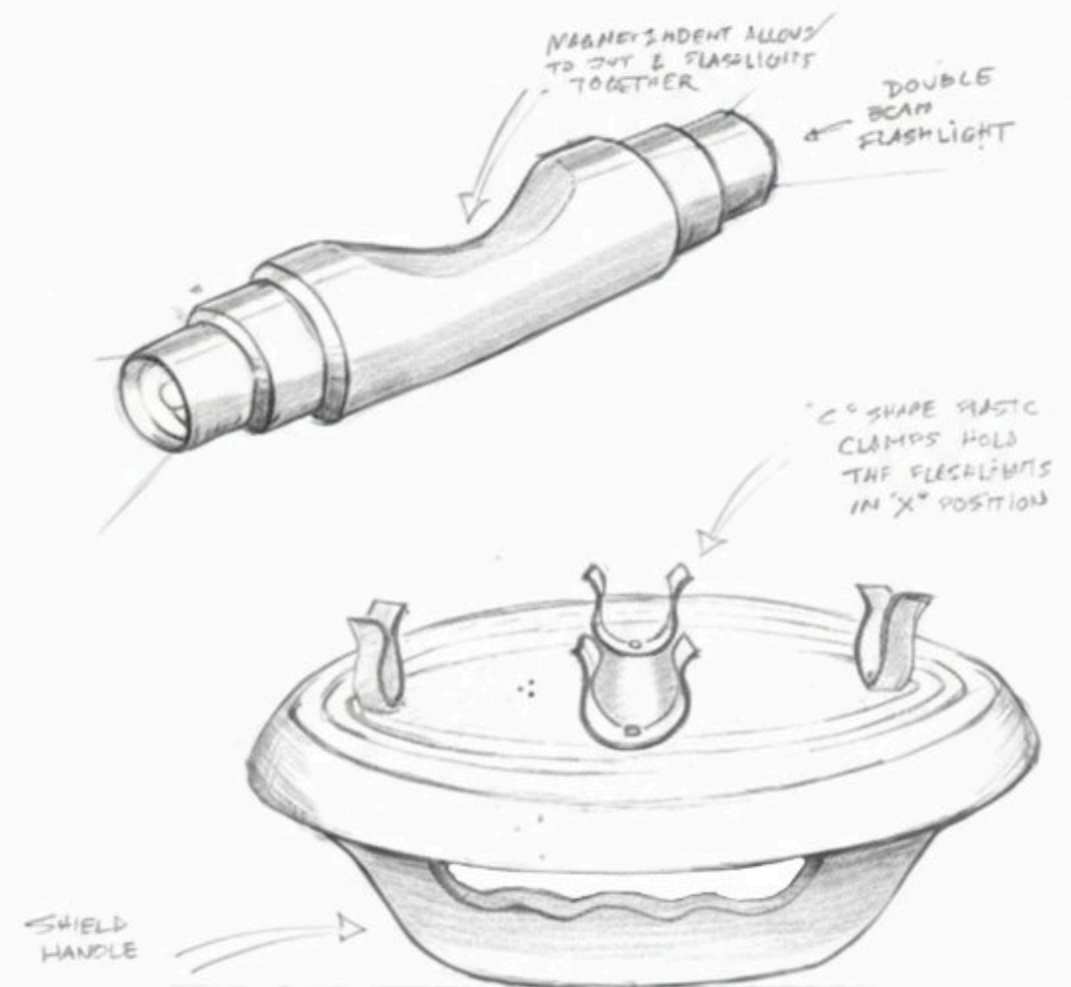

PROMOTES
CHILD'S
DEVELOPMENT

3+
YEARS

EXPANDABLE
HARMONICA
FLUTE

4

FOLDING
GUITAR
TAMBOURINE

VIRTUAL ENERGY SHIELD

THE CONCEPT

ROTATING LIGHTING SHIELD AA BATTERY POWERED

DOUBLE BEAM FLASHLIGHT X 2

STEP 1
SNAP ON
FLASHLIGHTS

ROTATING
BASE

STEP 2
SNAP ON
FLASHLIGHTS
INTO DISC

STEP 3
EXPAND
TELESCOPIC
TUBES

STEP 4
ACTIVATE
ROTATION

COLLAPSIBLE HELMET + EYEWEAR PROTECTION

THE CONCEPT