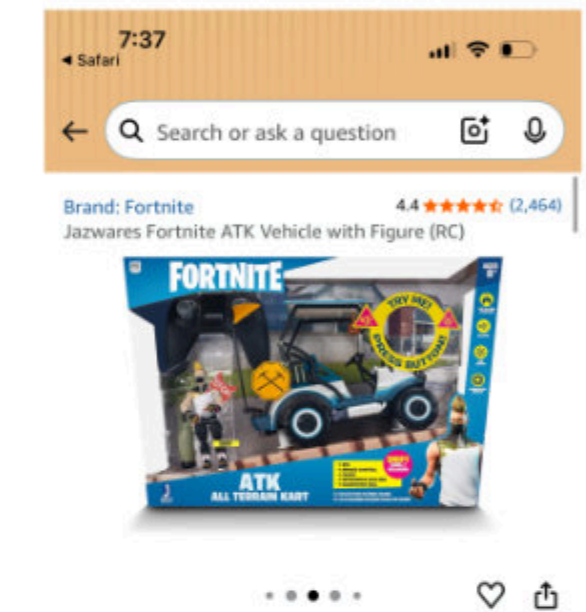

Callout 2 size:
1.1" X 0.3"

Expanded Box Size:
25.7 in x 30.3 in

Amazon Product

Style: Vehicle with Figure

\$109⁹⁹

Price history

Or \$27⁵⁰ /2 weeks (x4). Select from 2 plans

Brand: Fortnite 4.4 (2,464) Jazwares Fortnite ATK Vehicle with Figure (RC)