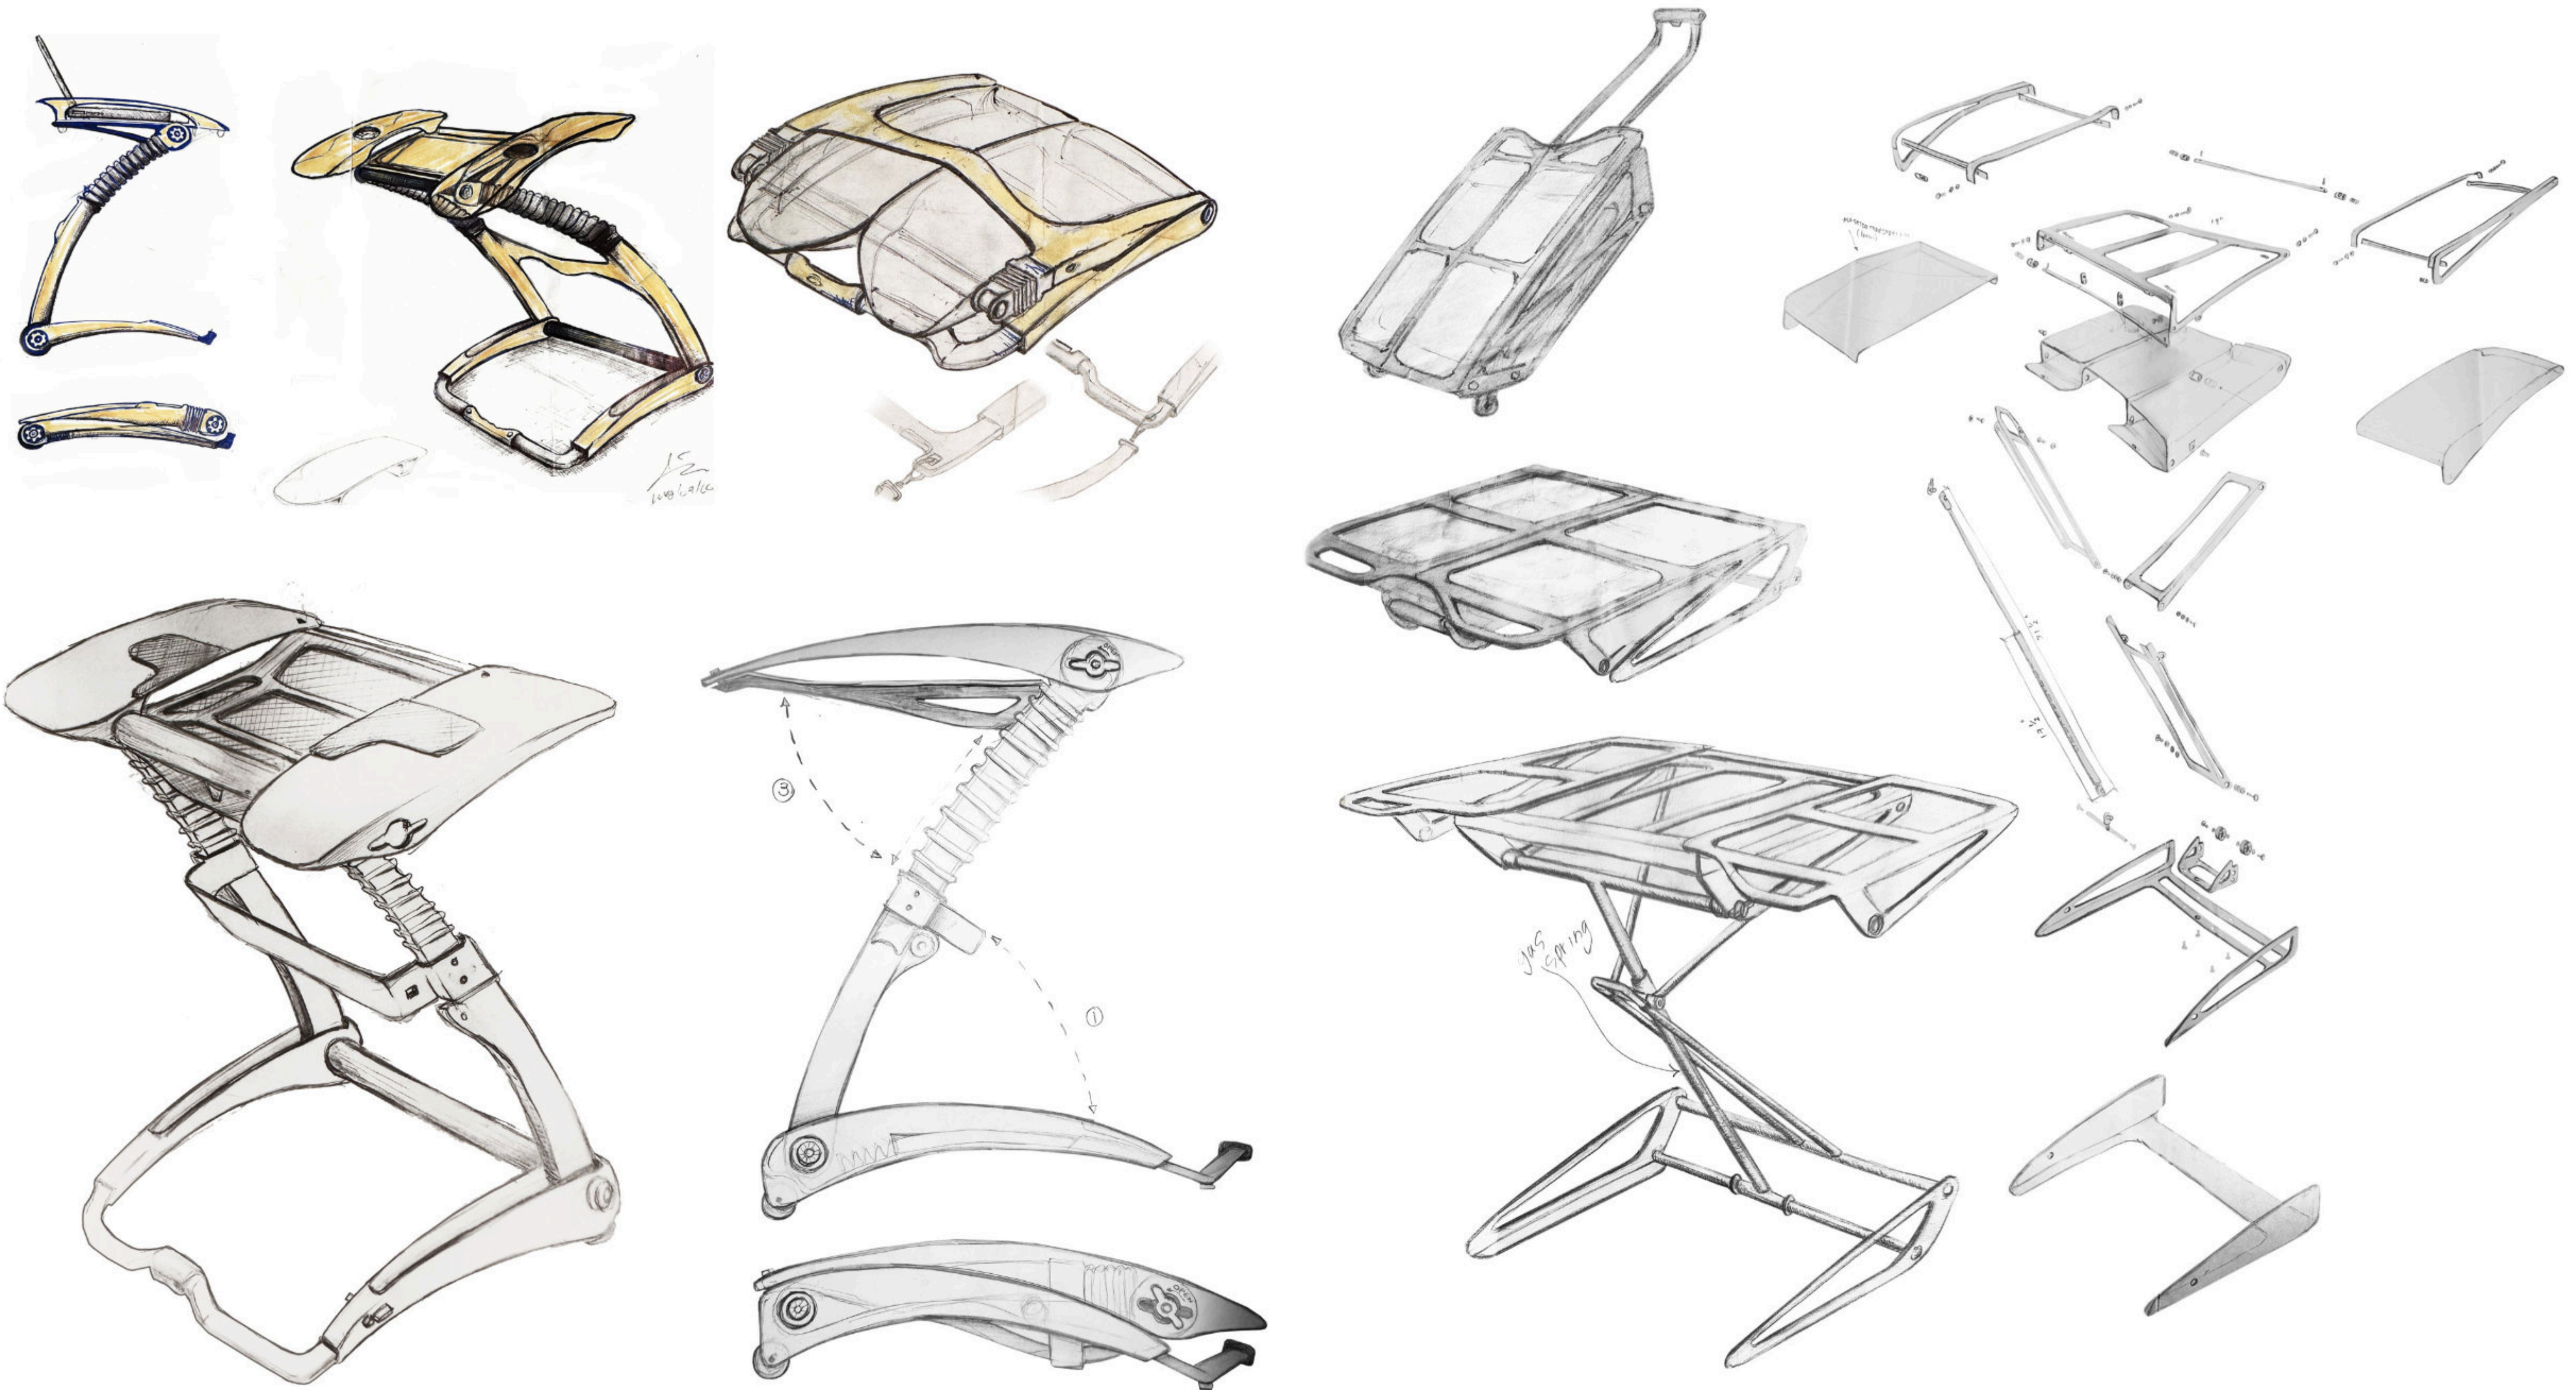

Javier Dorquez
Senior Designer

ORCHESTRA 2GO

MULTI-MUSICAL INSTRUMENT CARRYING CASE ORIGINAL CONCEPT AND IDEA OF DESIGNER

3+
YEARS

- XYLOPHONE
- CYMBAL,
- DRUM
- GUIRO

- BUILT-IN
CARRYING CASE
- SPACE SAVER
- TAKE IT ANYWHERE
- EASY TO PLAY

PROMOTES
CHILD'S
DEVELOPMENT

3+
YEARS

EXPANDABLE
HARMONICA
FLUTE

4

FOLDING
GUITAR
TAMBOURINE

VIRTUAL ENERGY SHIELD

THE CONCEPT

ROTATING LIGHTING SHIELD AA BATTERY POWERED