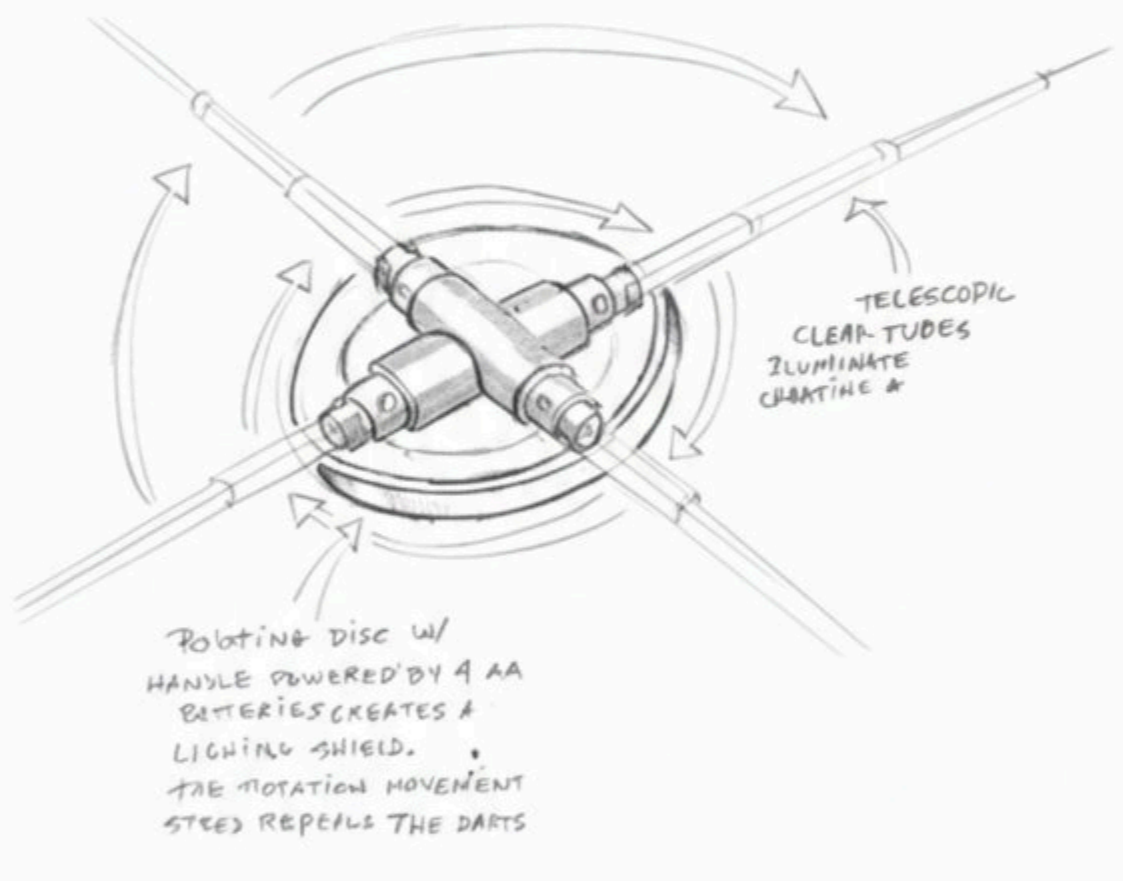

DOUBLE BEAM FLASHLIGHT X 2

STEP 1
SNAP ON
FLASHLIGHTS

ROTATING
BASE

STEP 2
SNAP ON
FLASHLIGHTS
INTO DISC

STEP 3
EXPAND
TELESCOPIC
TUBES

STEP 4
ACTIVATE
ROTATION

COLLAPSIBLE HELMET + EYEWEAR PROTECTION

THE CONCEPT