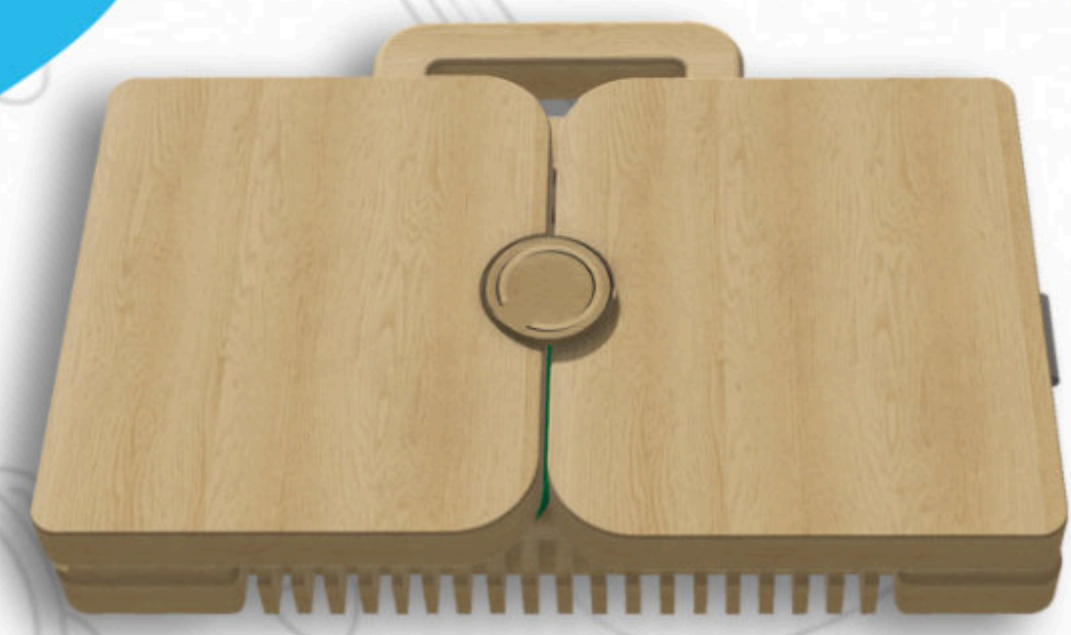

Javier Dorquez
Senior Designer

ORCHESTRA 2GO

MULTI-MUSICAL INSTRUMENT CARRYING CASE ORIGINAL CONCEPT AND IDEA OF DESIGNER

3+
YEARS

- XYLOPHONE
- CYMBAL,
- DRUM
- GUIRO

- BUILT-IN
CARRYING CASE
- SPACE SAVER
- TAKE IT ANYWHERE
- EASY TO PLAY

PROMOTES
CHILD'S
DEVELOPMENT

3+
YEARS

EXPANDABLE
HARMONICA
FLUTE

4

FOLDING
GUITAR
TAMBOURINE

VIRTUAL ENERGY SHIELD

THE CONCEPT

ROTATING LIGHTING SHIELD AA BATTERY POWERED