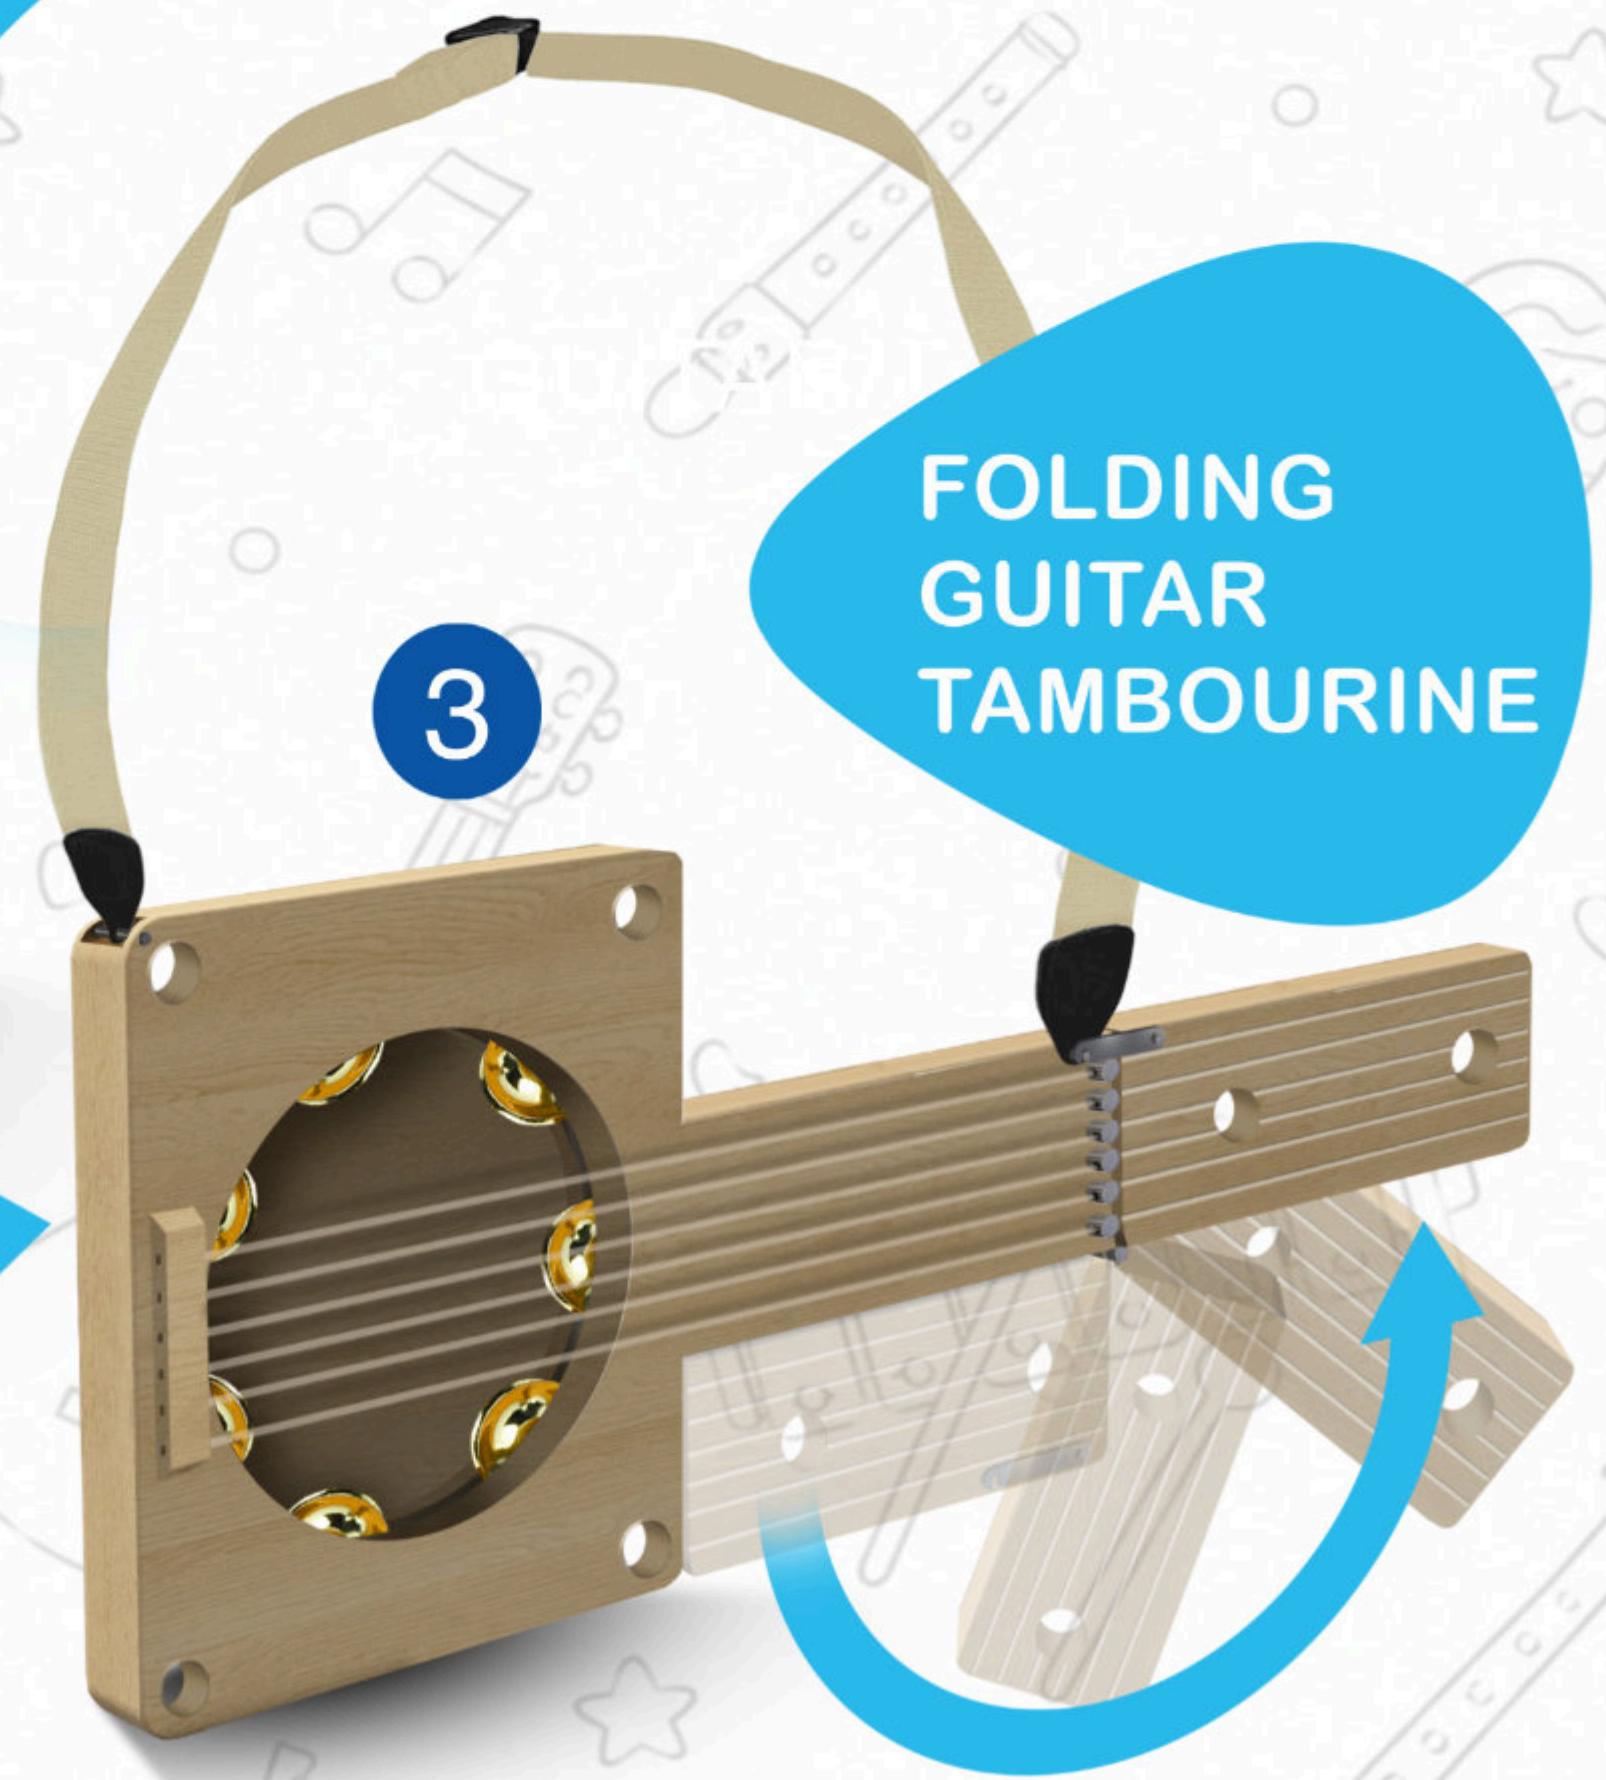

PROMOTES
CHILD'S
DEVELOPMENT

3+
YEARS

EXPANDABLE
HARMONICA
FLUTE

4

FOLDING
GUITAR
TAMBOURINE

VIRTUAL ENERGY SHIELD

THE CONCEPT

ROTATING LIGHTING SHIELD AA BATTERY POWERED