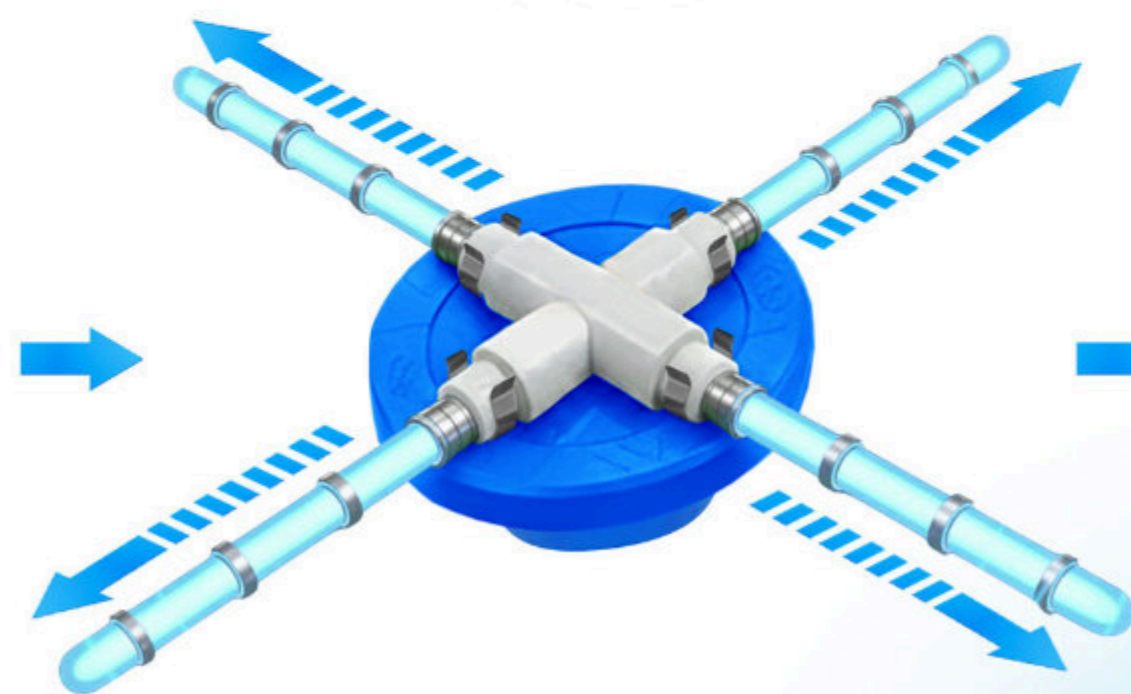

DOUBLE BEAM FLASHLIGHT X 2

STEP 1
SNAP ON
FLASHLIGHTS

ROTATING
BASE

STEP 2
SNAP ON
FLASHLIGHTS
INTO DISC

STEP 3
EXPAND
TELESCOPIC
TUBES

STEP 4
ACTIVATE
ROTATION

COLLAPSIBLE HELMET + EYEWEAR PROTECTION

THE CONCEPT