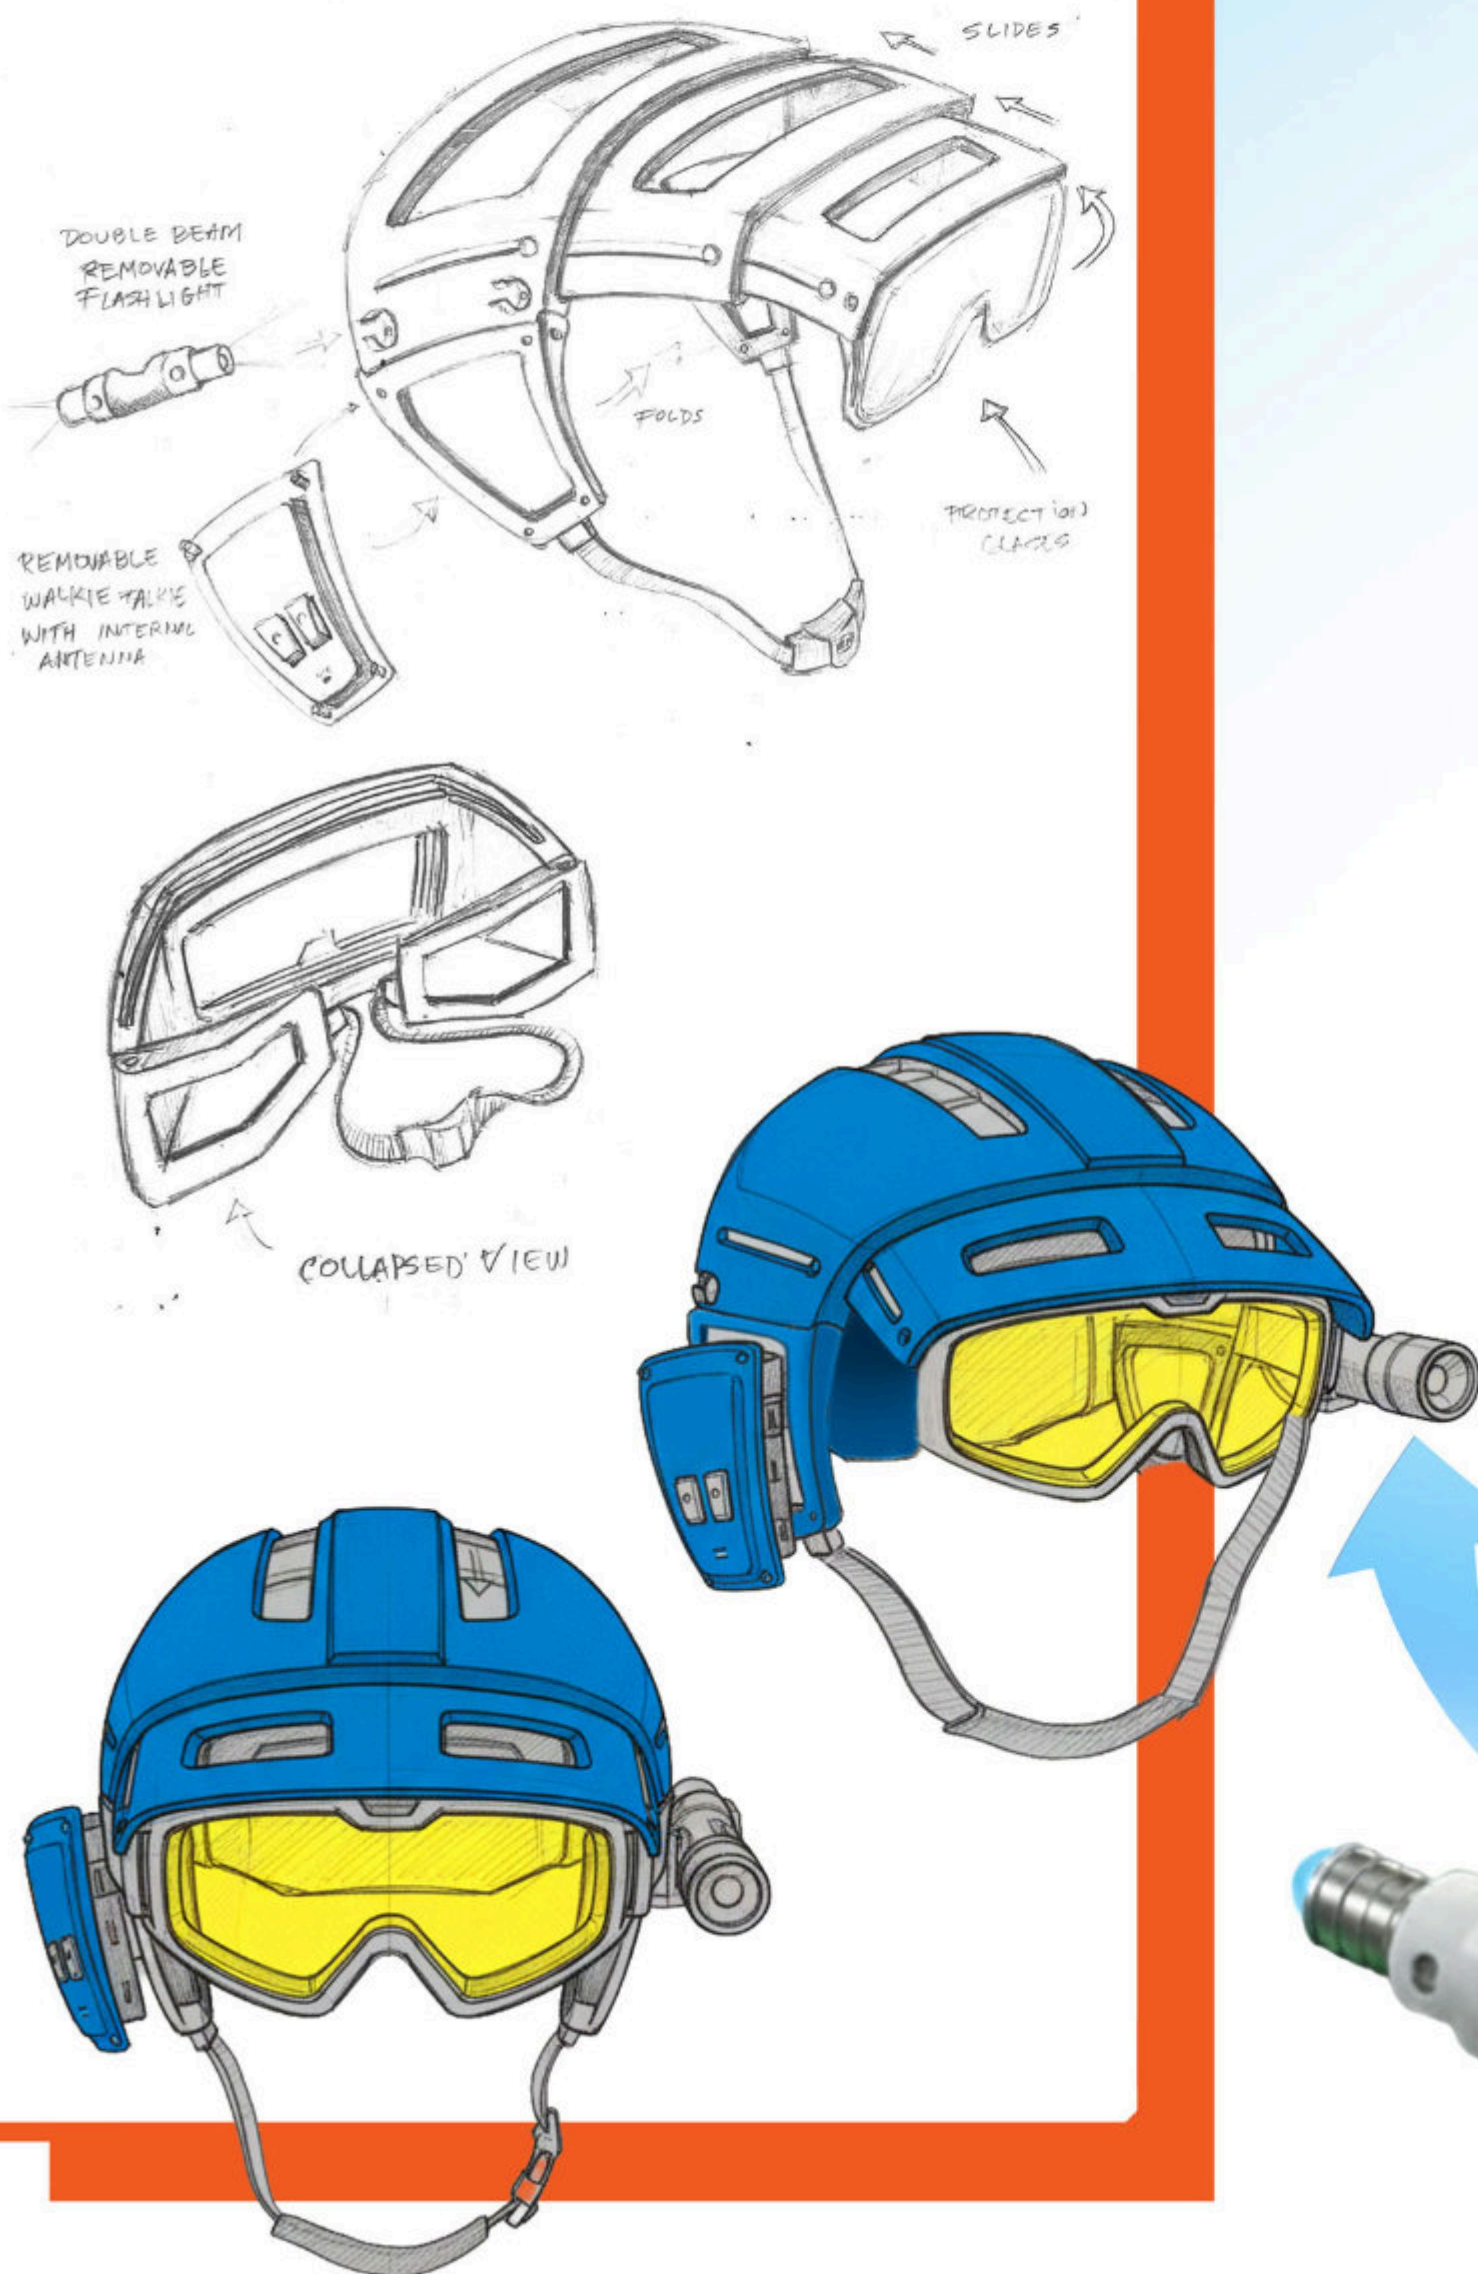

COLLAPSIBLE HELMET + EYEWEAR PROTECTION

THE CONCEPT

RETRACTIBLE HELMET
W/ EYE WEAR PROTECTION
OPTIONAL FLASHLIGHT
& WALKIE-TALKIE

**SAME DOUBLE BEAM FLASHLIGHT
USED ON THE VIRTUAL LIGHT SHIELD**