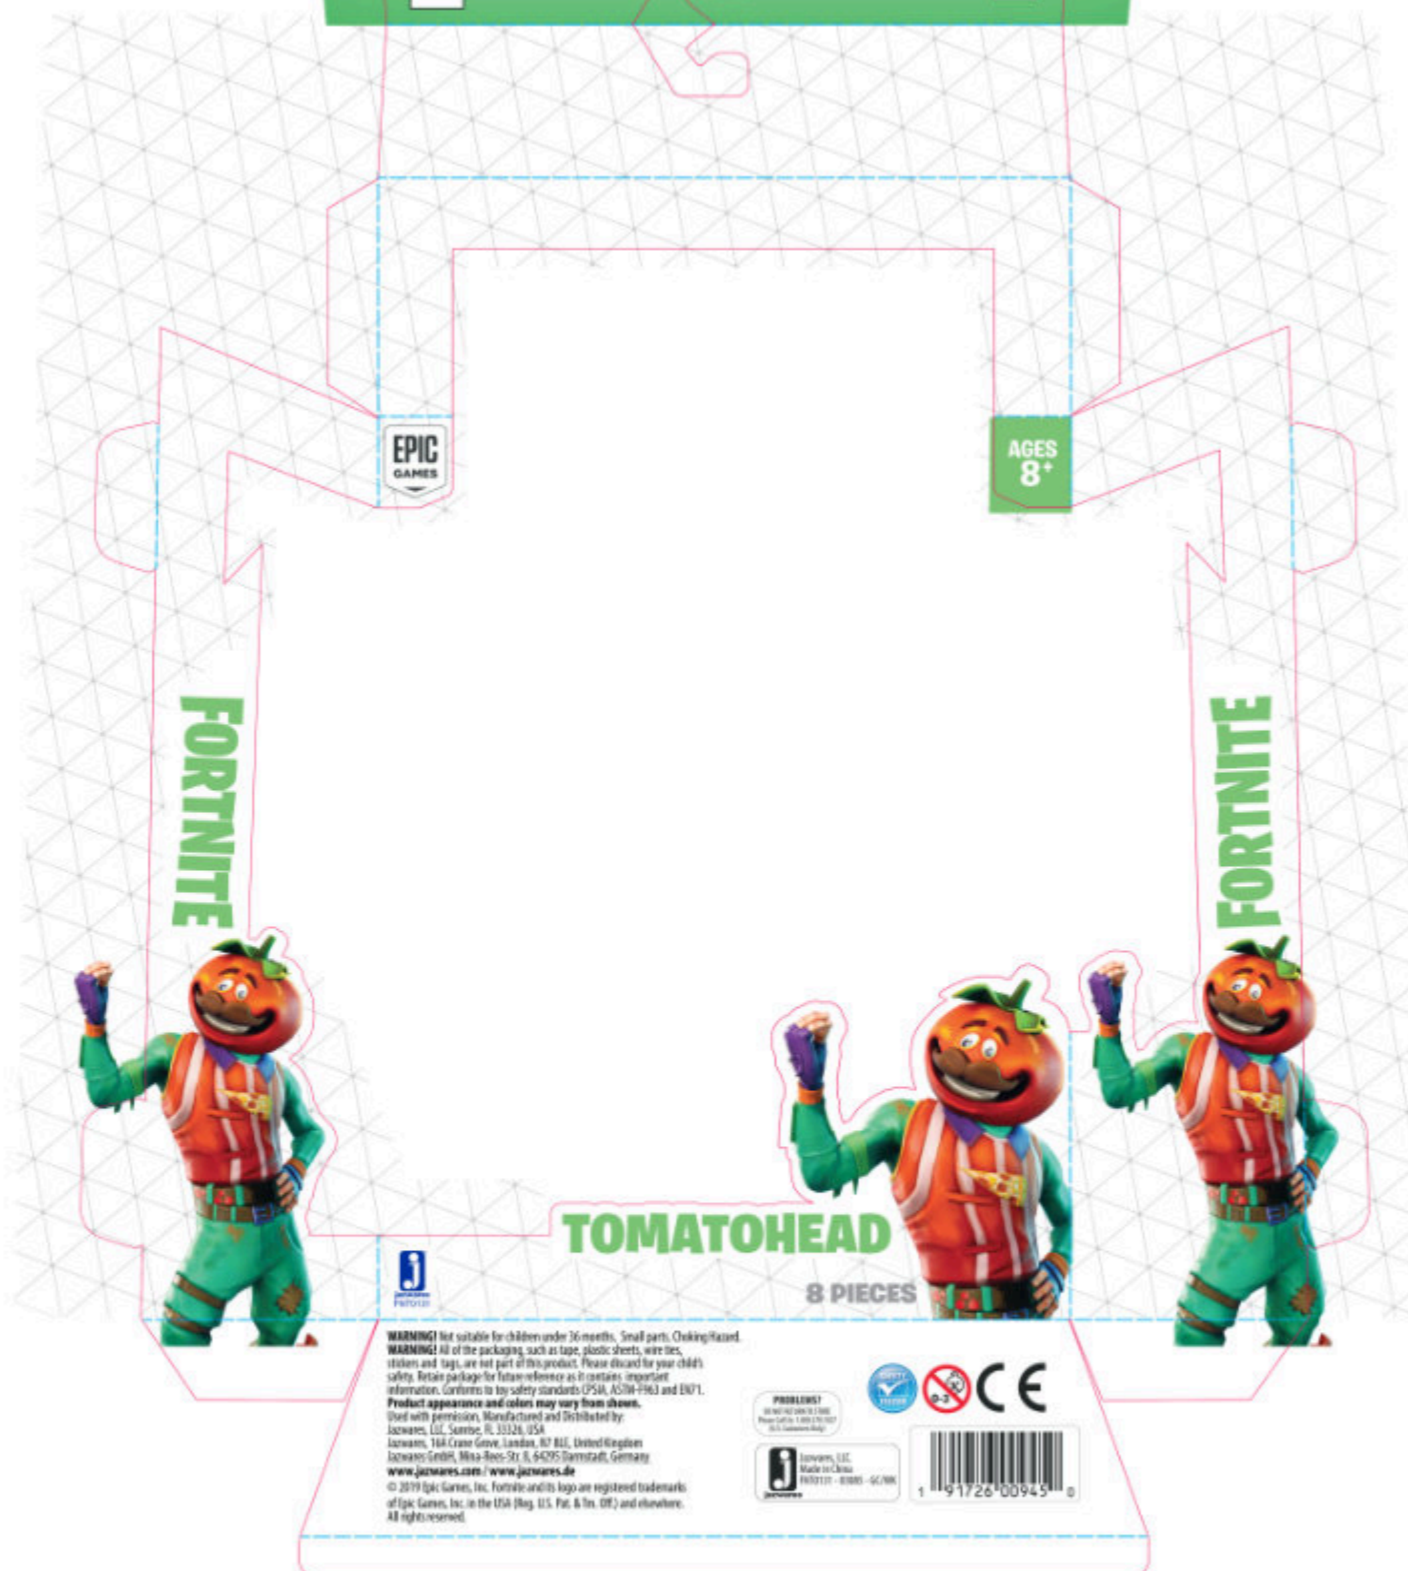

Deliver to Amparo - Miami 33179

FORTNITE

FORTNITE 6" FIG

PACKAGING STRUCTURE & ARTWORK DESIGN

Amazon Product

Orange Foil Outline Logo:
3.62 in x 1.08 in

Orange Foil Callout
3.62 in x 1.08 in

Silver Foil callout
1.49 in x 1.09 in