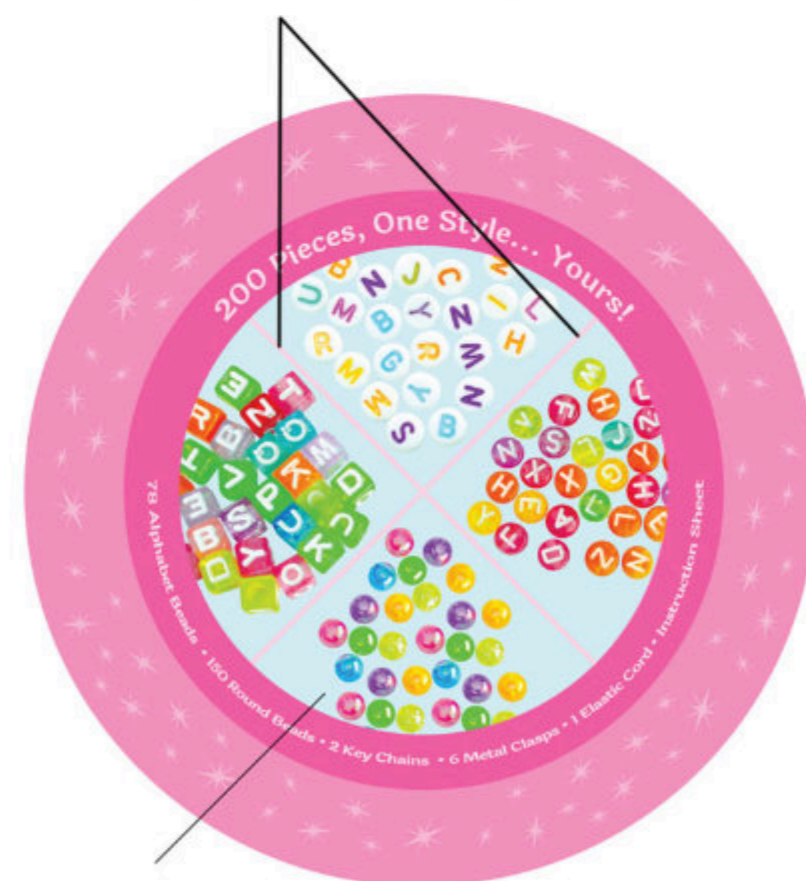

Front lid dividers keep pieces in place

Transparent Film